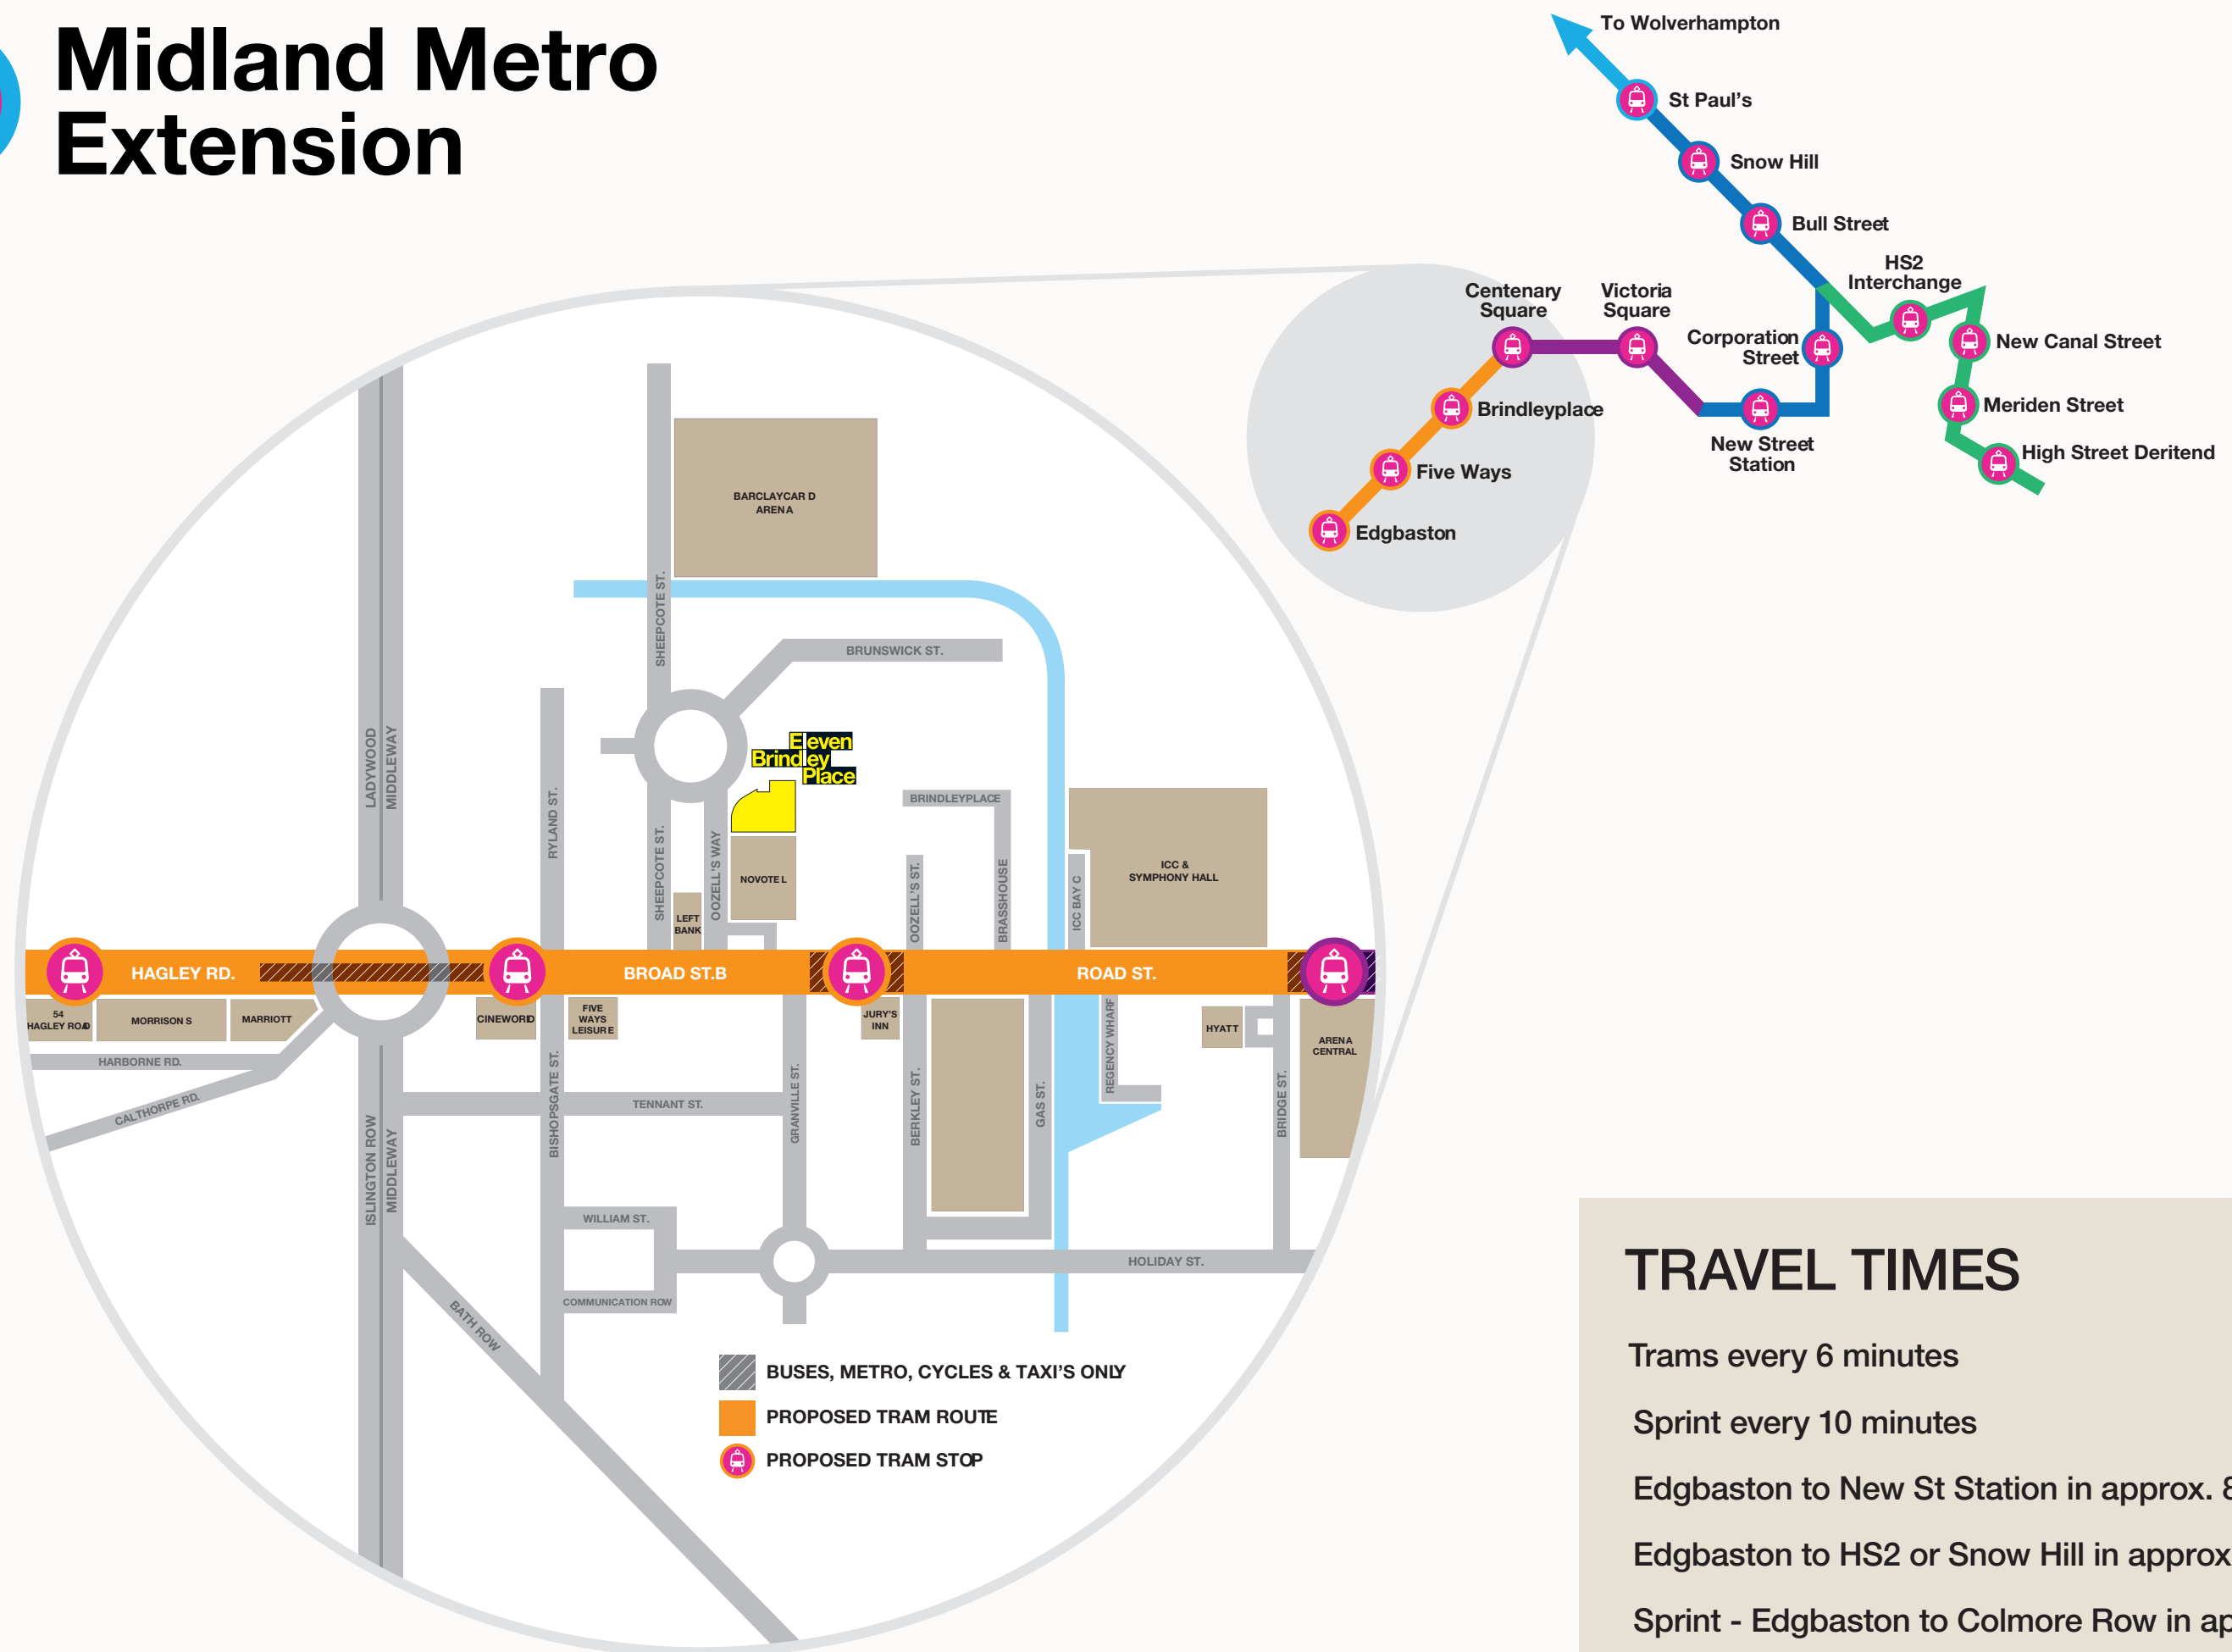

Midland Metro Extension

TRAVEL TIMES

Trams every 6 minutes
 Sprint every 10 minutes
 Edgbaston to New St Station in approx. 8 mins
 Edgbaston to HS2 or Snow Hill in approx. 12 mins
 Sprint - Edgbaston to Colmore Row in approx. 10 mins