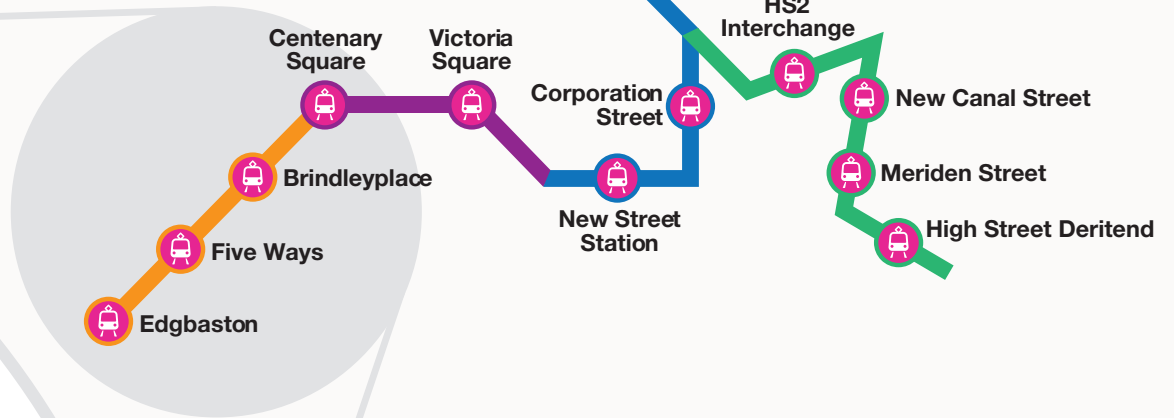

Midland Metro Extension

TRAVEL TIMES

Trams every 6 minutes
 Sprint every 10 minutes
 Edgbaston to New St Station in approx. 8 mins
 Edgbaston to HS2 or Snow Hill in approx. 12 mins
 Sprint - Edgbaston to Colmore Row in approx. 10 mins